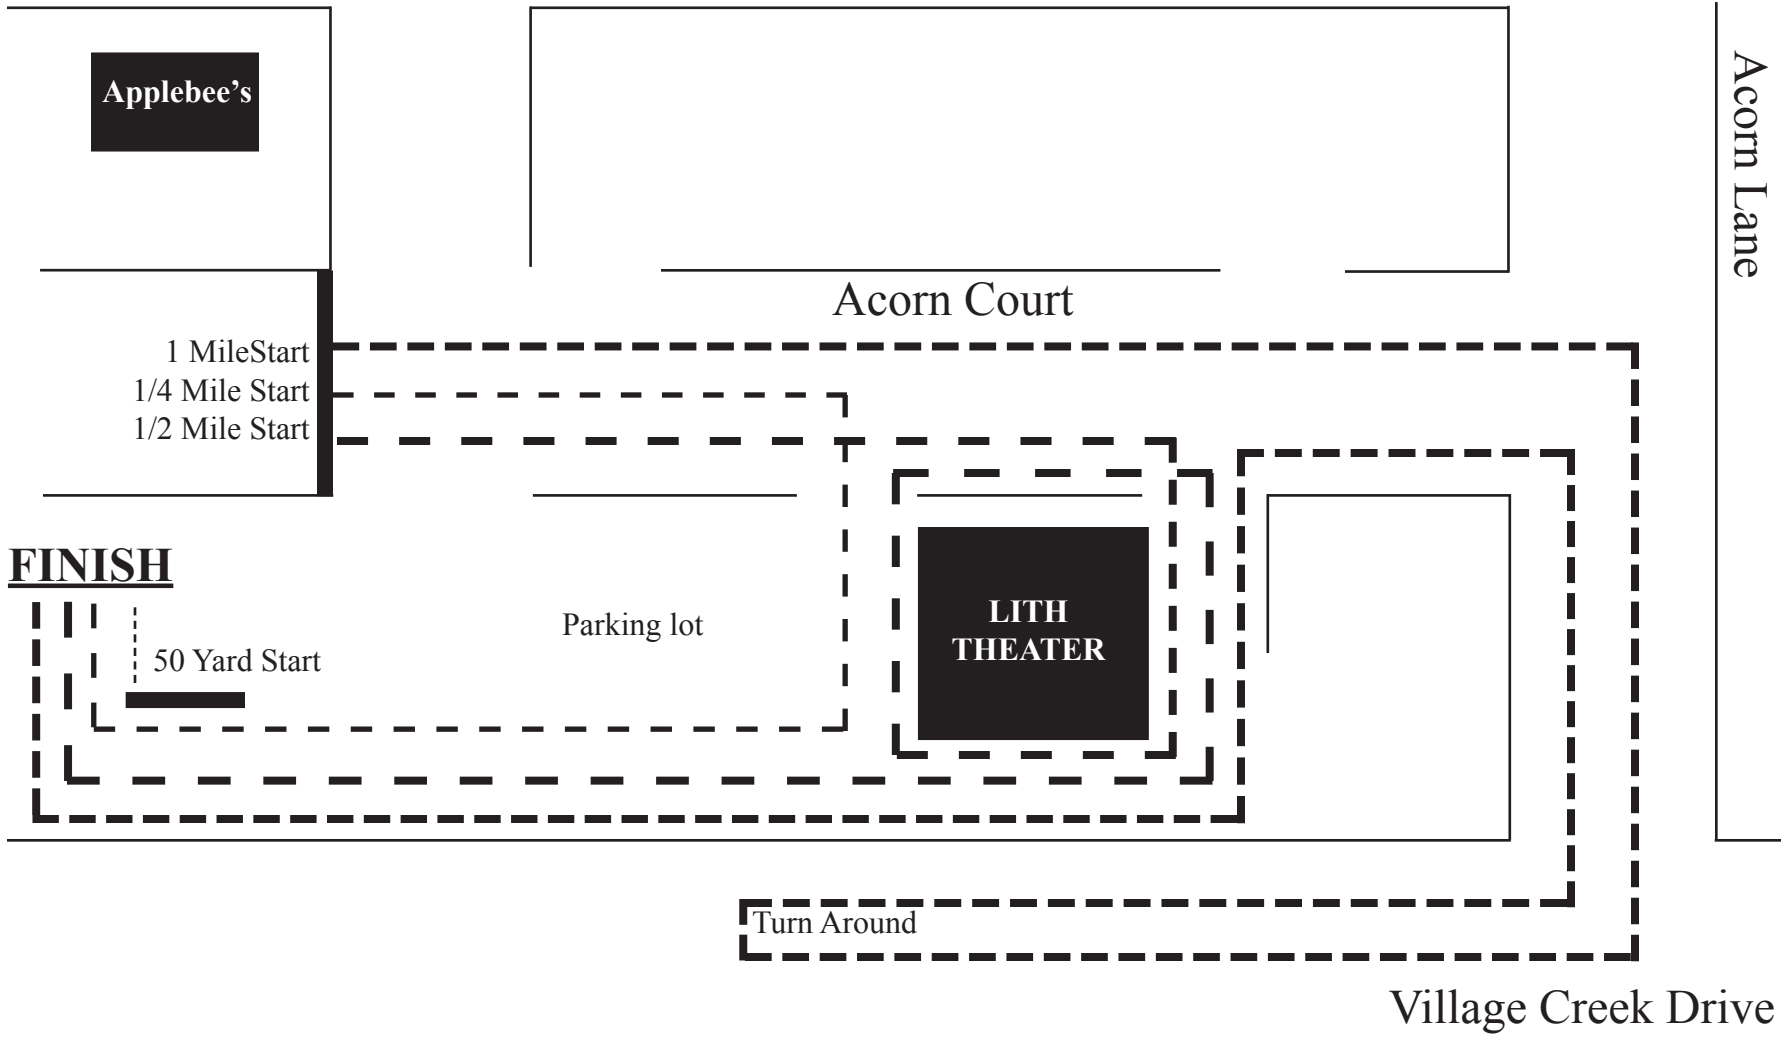

Molehill (Kids) Race Map

Map Key

- 1 Mile Course
- - - - 1/2 Mile Course - Course loops around the theater once.
- - - - 1/4 Mile Course
- 50 Yard Dash

Acorn Lane

Acorn Court

1 Mile Start
1/4 Mile Start
1/2 Mile Start

FINISH

50 Yard Start

Parking lot

**LITH
THEATER**

Turn Around

Village Creek Drive